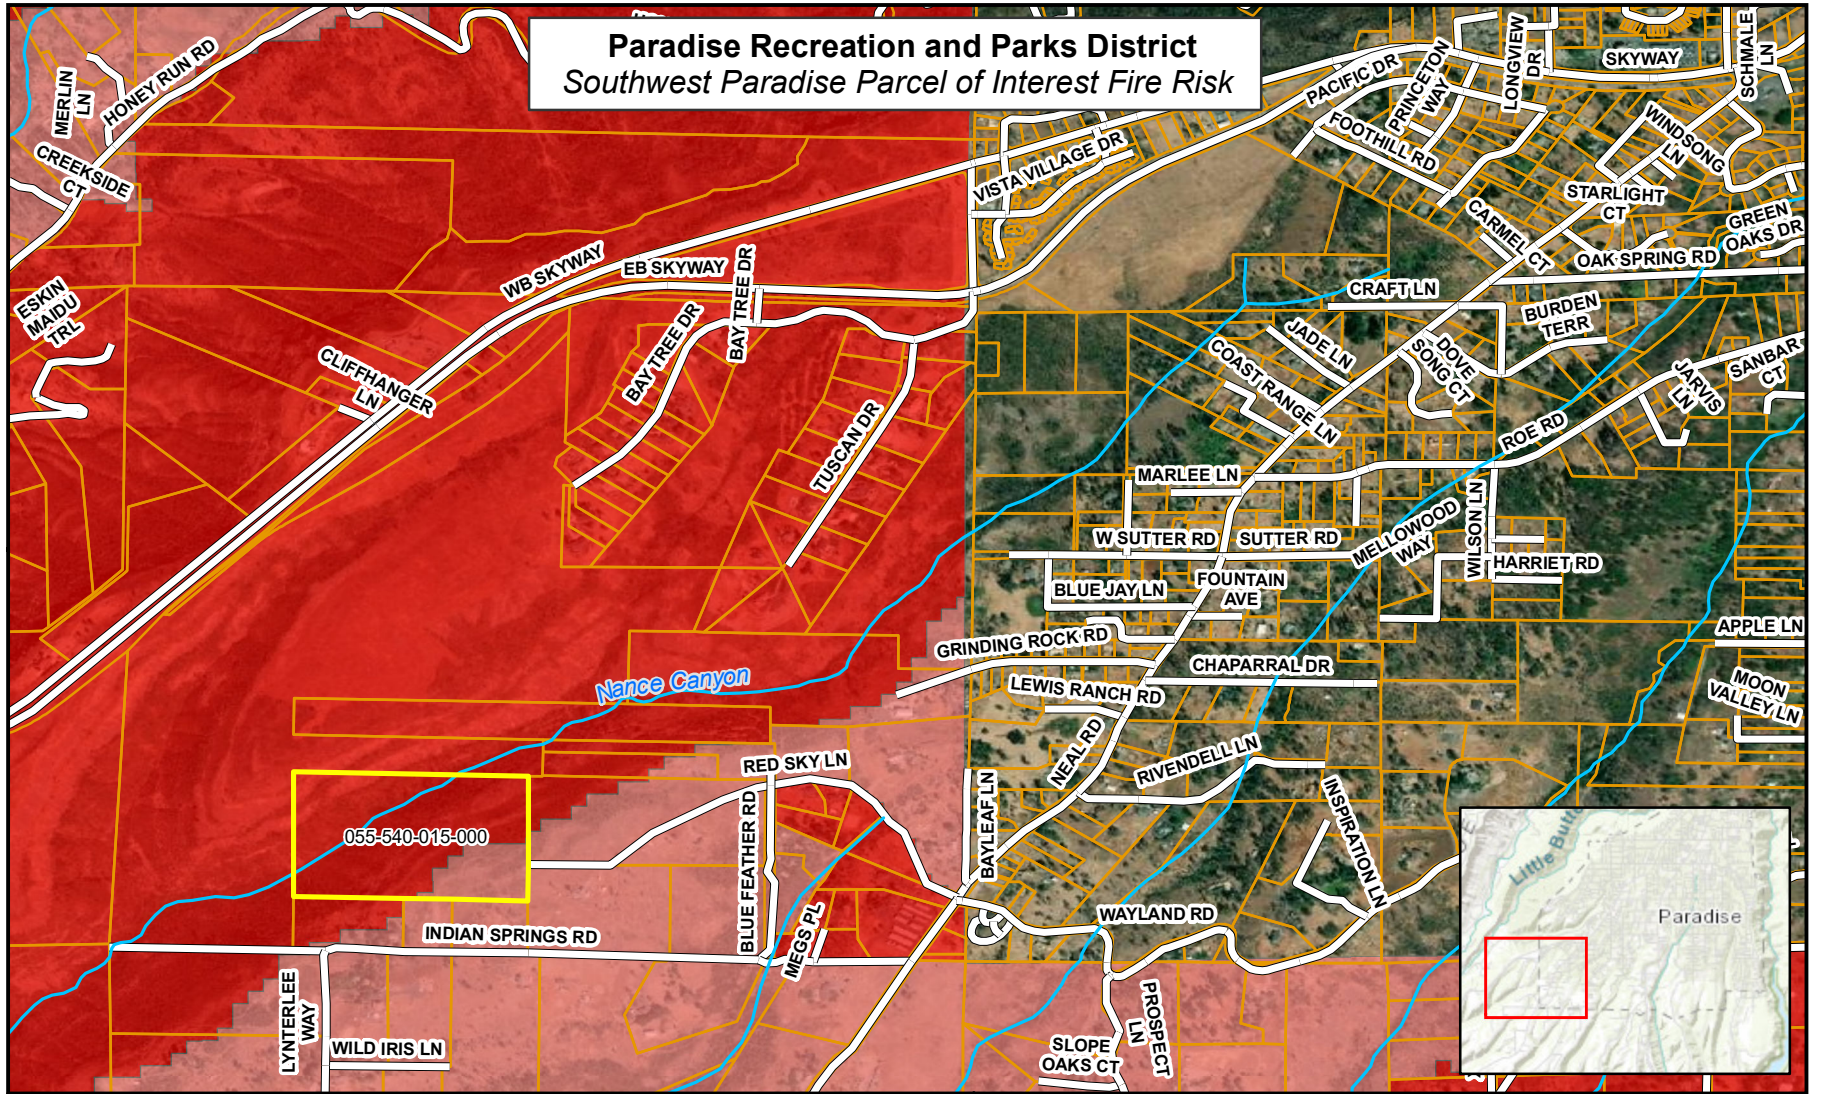

Paradise Recreation and Parks District
Southwest Paradise Parcel of Interest Fire Risk

Legend

- Roads
- Tax Parcels
- Parcel of Interest

Fire Hazard Risk

- Moderate
- High
- Very High

GEOGRAPHICAL
INFORMATION CENTER
City of Paradise

Source: Recreation Facility data from Paradise Recreation and Park District. Fire Severity data from CAL FIRE (updated Nov 2020). Aerial photography from ESRI.