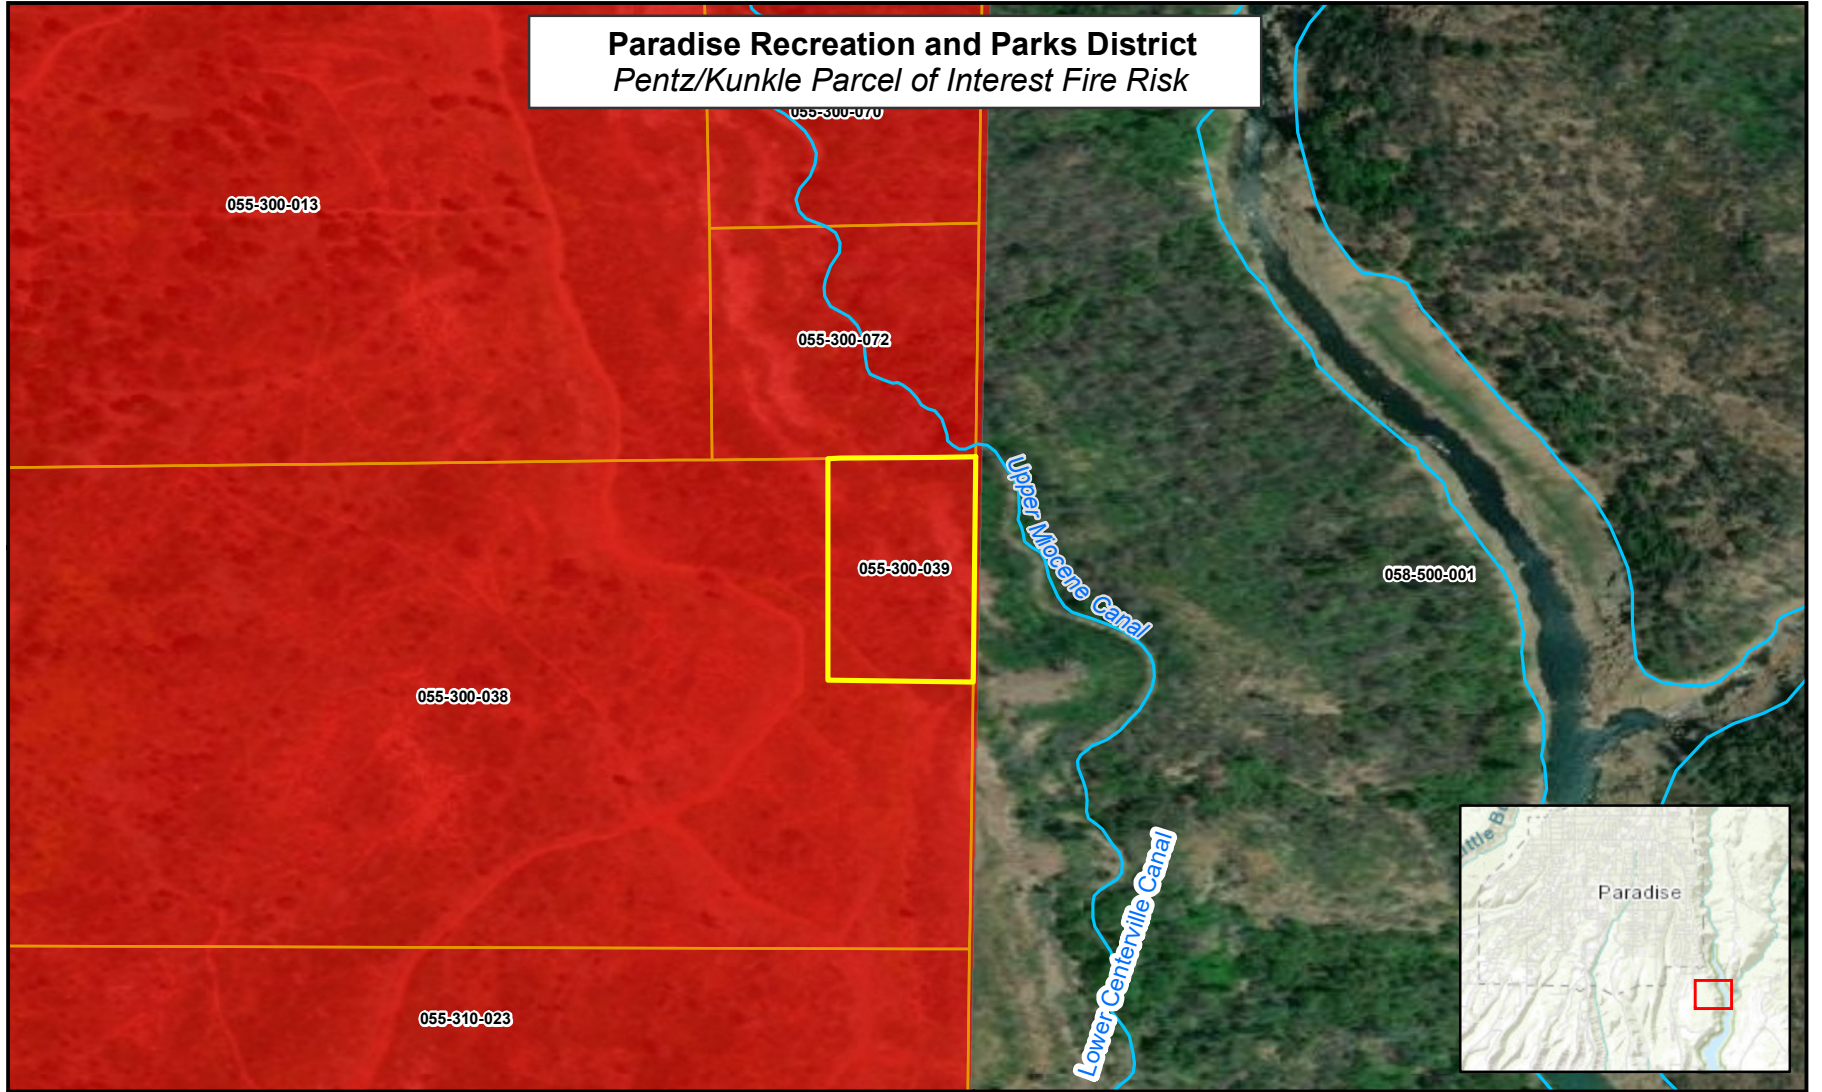

Supplemental

Packet

8-14-24

Regular BOD

Meeting

**Paradise Recreation and Parks District  
Pentz/Kunkle Parcel of Interest Fire Risk**

-  Roads
-  Tax Parcels
-  Parcel of Interest

**Legend**

**Paradise Recreation and Parks District  
Pentz/Kunkle Parcel of Interest Soils**

**Toomes Series,  
Well drained**

**Legend**

-  Roads
-  Tax Parcels
-  Parcel of Interest
-  Water, Miscellaneous
-  Toomes Series