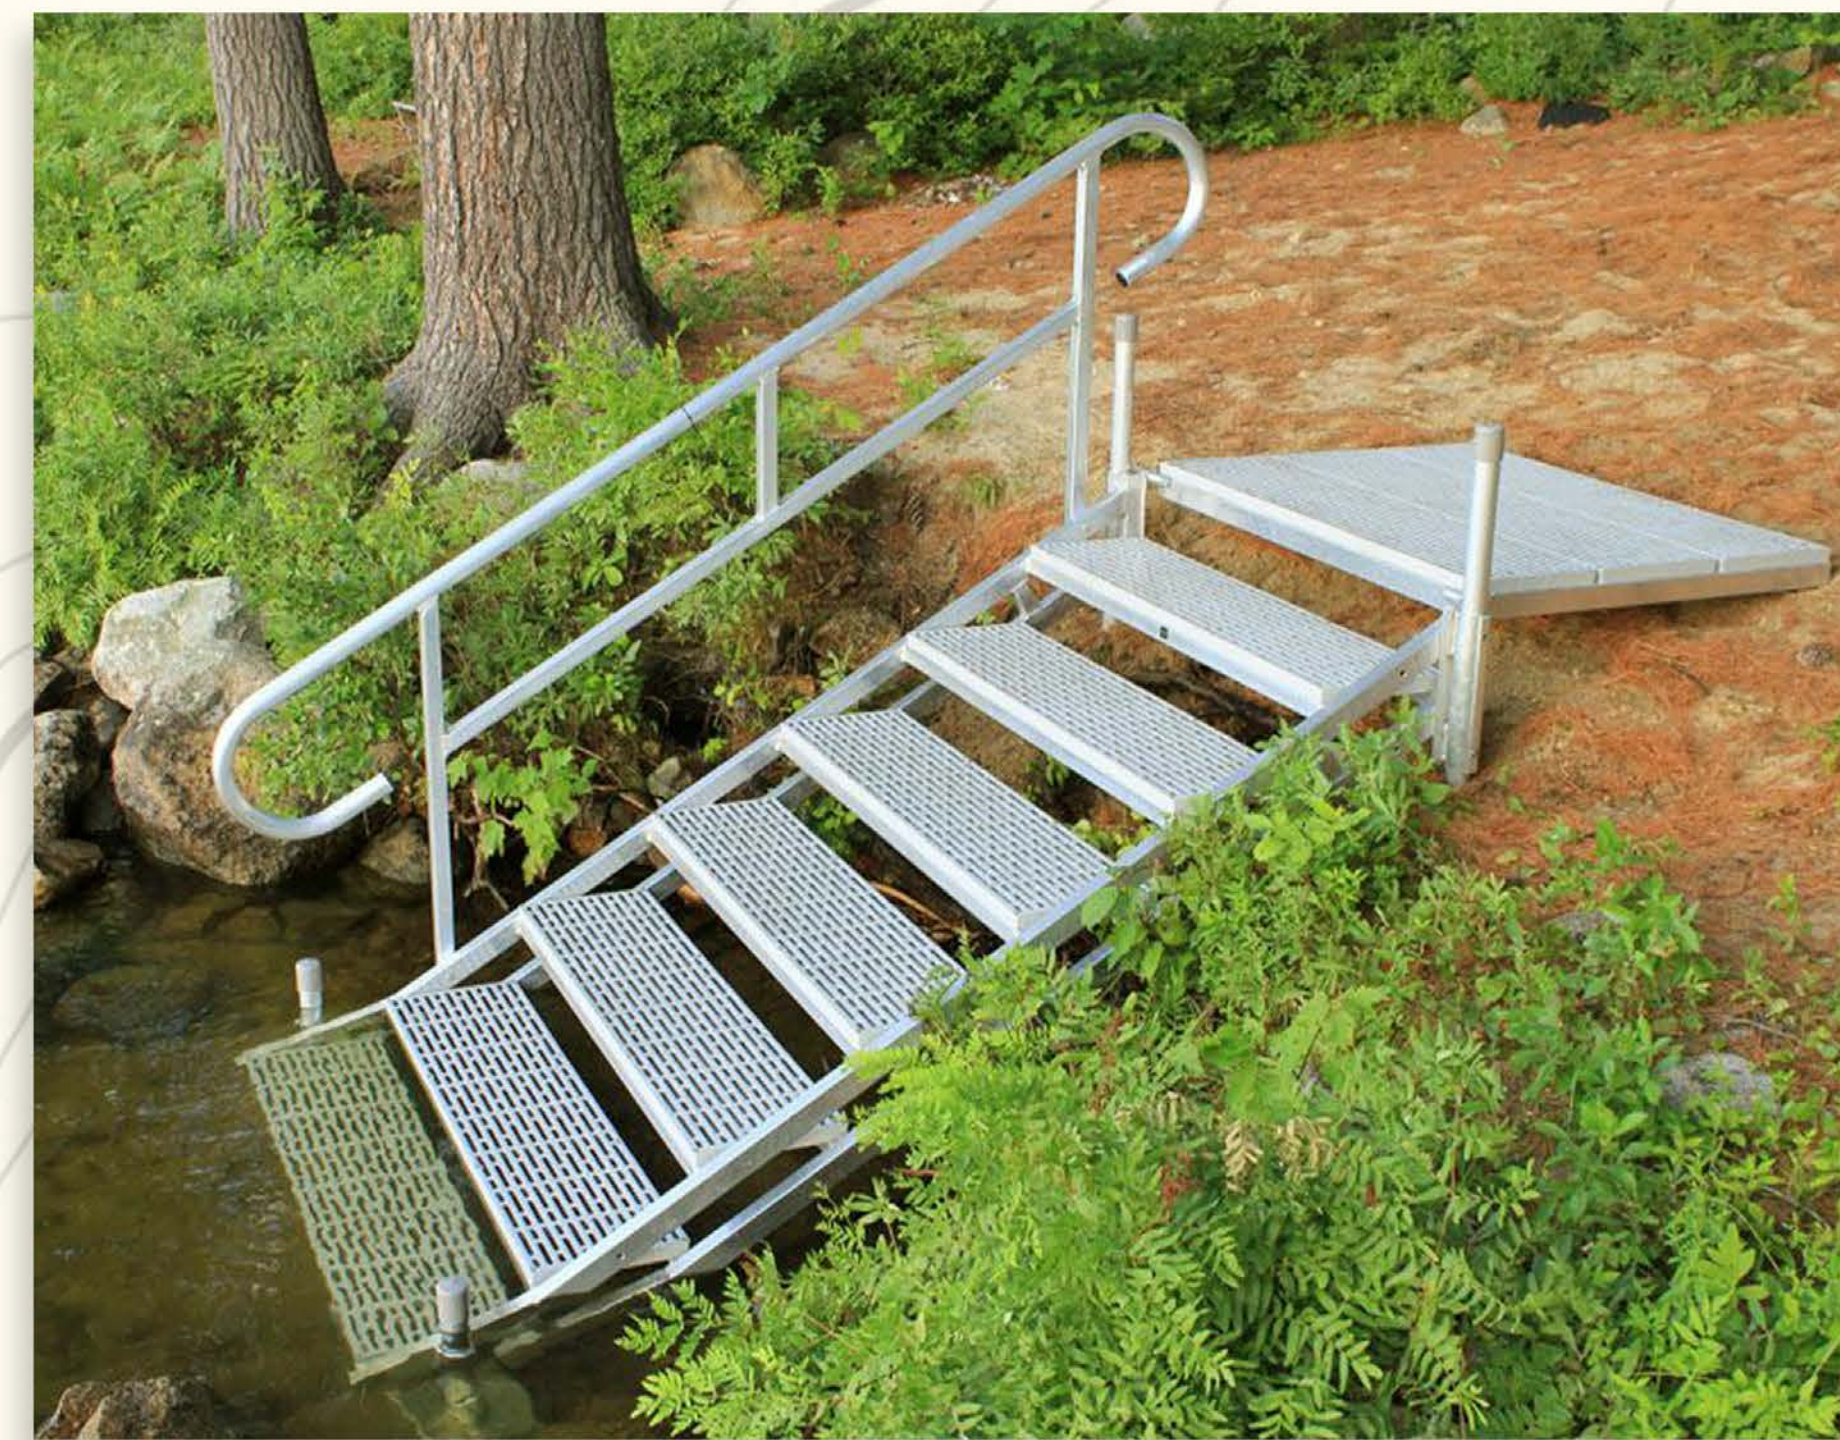

CONCOW LAKE RECREATION FACILITIES MAP

Gravel parking lot

Gravel parking with boulders

Picnic area

Decorative panel for restroom

PARKING LOT, PICNIC & RESTROOM

Gravel, low - maintenance, with hidden restroom

Way-finding and interpretative panels

TRAIL HEAD & WAY-FINDING

Pedestrian gate, maintenance vehicle gate, and way-finding

CONCOW LAKE RECREATION FACILITIES MAP

ADA low profile platform

ADA fishing platform with railing

Fishing platform with rod holders

ADA fishing dock with railing

FISHING ACCESS

Accessible fishing access, multi-user space, low-impact

CONCOW LAKE RECREATION FACILITIES MAP

Gravel shoreline launch

ADA shoreline launch

Lake access

ADA kayak access with dock

CAR-TOP LAUNCH

Car-top loading area, shoreline access, gravel, paired with gravel parking