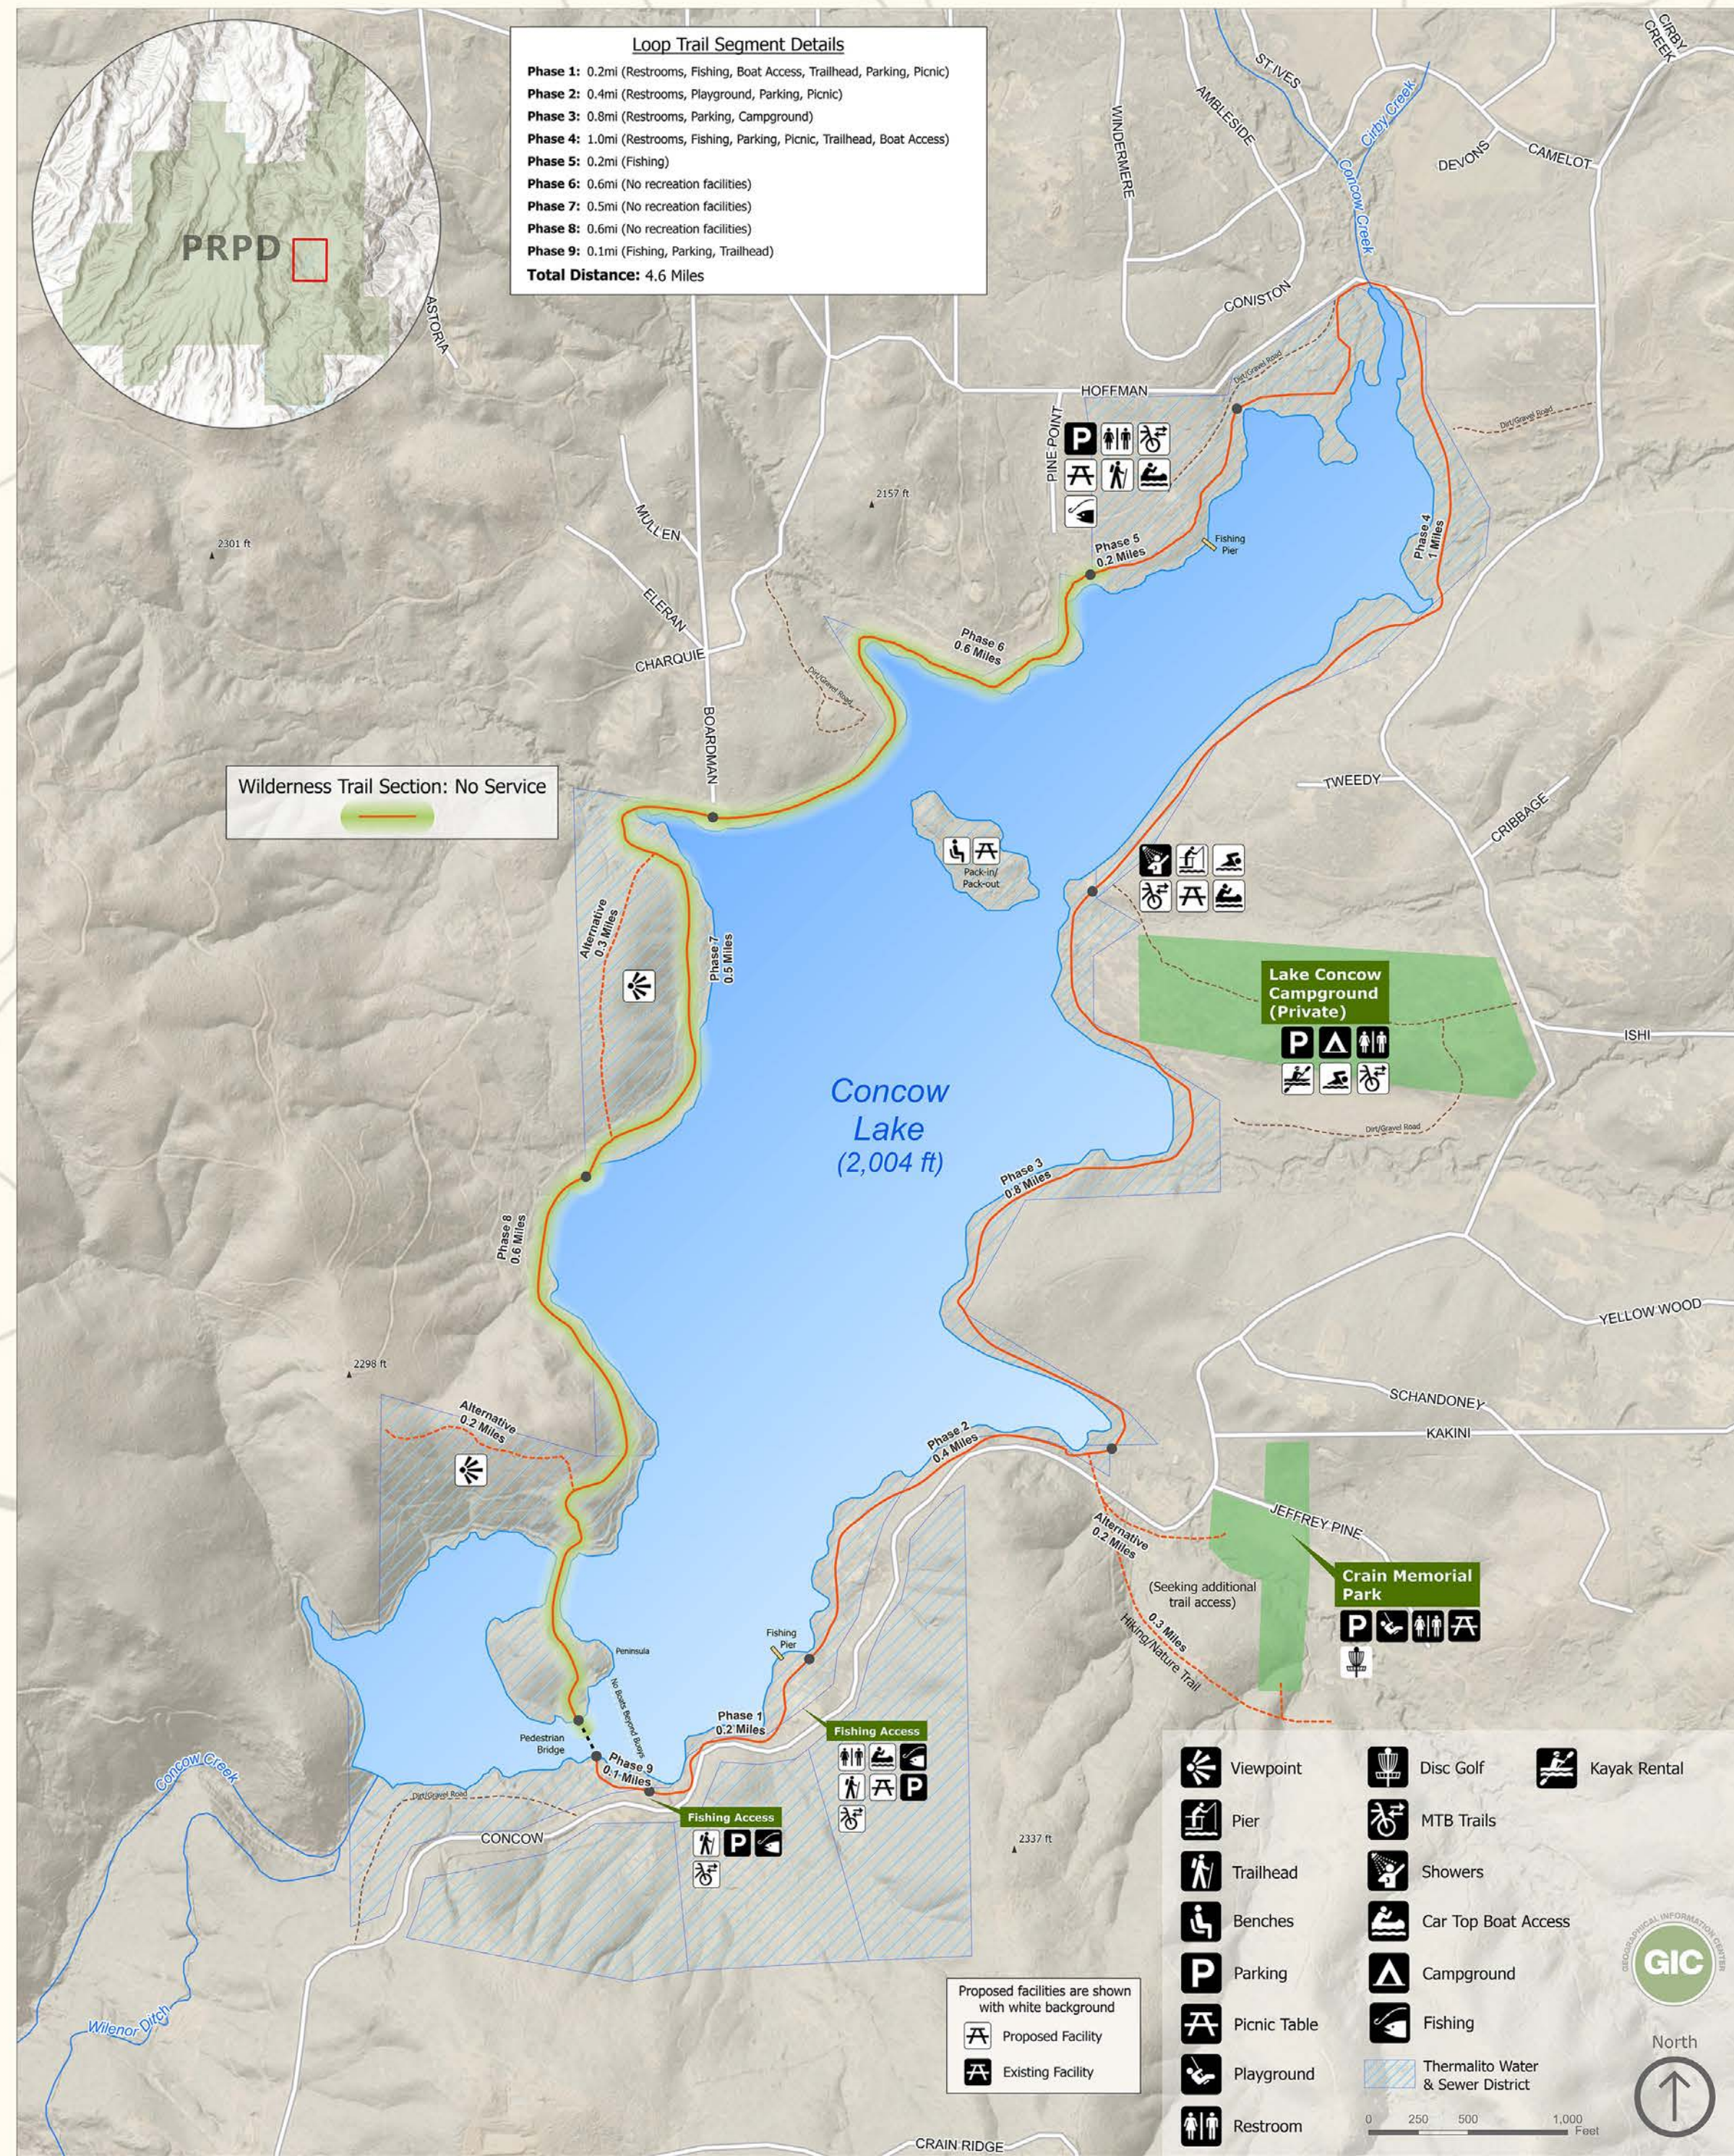

LAKE CONCOW RECREATION CONCEPT DESIGN

PARKING LOT - CONCEPTUAL DRAWING

CONCOW LAKE RECREATION FACILITIES MAP

Trail, fence and maintenance vehicle gate

Interpretative panel for all ages

Trail with way-finding

Way-finding and interpretative panels

TRAIL HEAD & WAY-FINDING

Pedestrian gate, maintenance vehicle gate, and way-finding

CONCOW LAKE RECREATION FACILITIES MAP

ADA low profile platform

ADA fishing platform with railing

Fishing platform with rod holders

ADA fishing dock with railing

FISHING ACCESS

Accessible fishing access, multi-user space, low-impact

CONCOW LAKE RECREATION FACILITIES MAP

Gravel shoreline launch

ADA shoreline launch

Lake access

ADA kayak access with dock

CAR-TOP LAUNCH

Car-top loading area, shoreline access, gravel, paired with gravel parking