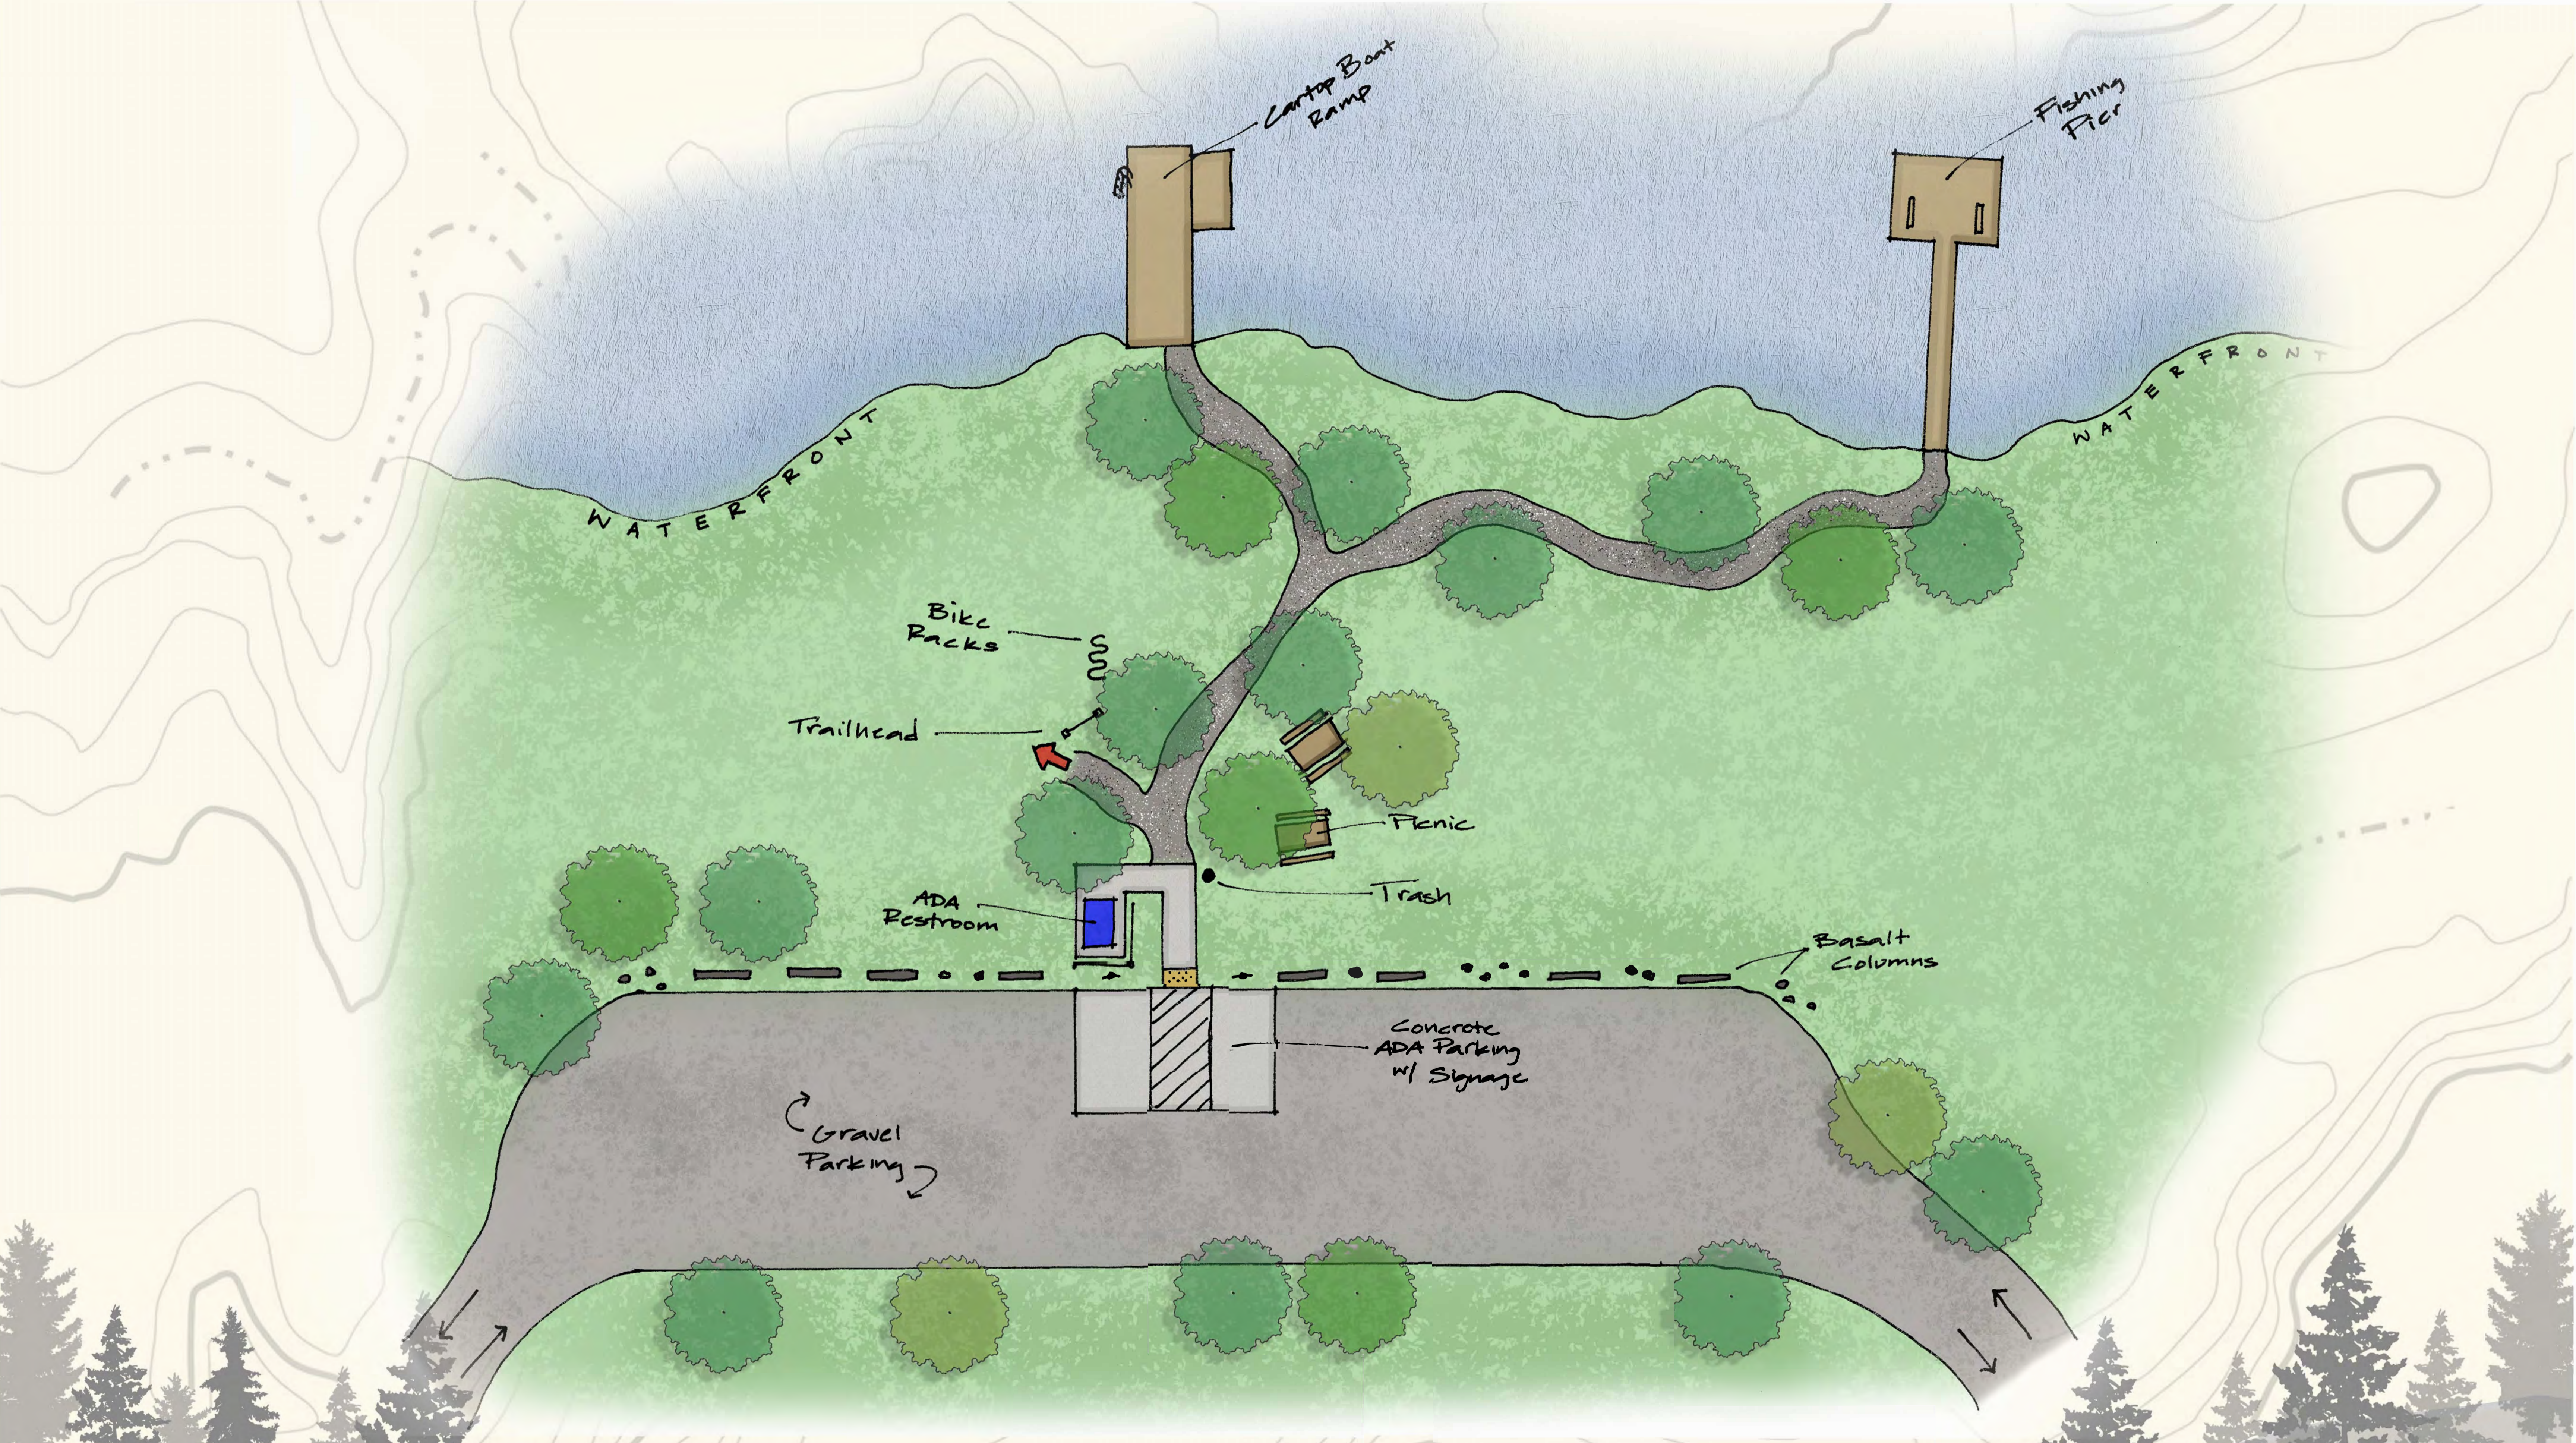

LAKE CONCOW RECREATION CONCEPT DESIGN

PARKING LOT - CONCEPTUAL DRAWING

CONCOW LAKE RECREATION FACILITIES MAP

Trail, fence and maintenance vehicle gate

Interpretative panel for all ages

Trail with way-finding

Way-finding and interpretative panels

TRAIL HEAD & WAY-FINDING

Pedestrian gate, maintenance vehicle gate, and way-finding

CONCOW LAKE RECREATION FACILITIES MAP

ADA low profile platform

ADA fishing platform with railing

Fishing platform with rod holders

ADA fishing dock with railing

FISHING ACCESS

Accessible fishing access, multi-user space, low-impact

CONCOW LAKE RECREATION FACILITIES MAP

Gravel shoreline launch

ADA shoreline launch

Lake access

ADA kayak access with dock

CAR-TOP LAUNCH

Car-top loading area, shoreline access, gravel, paired with gravel parking