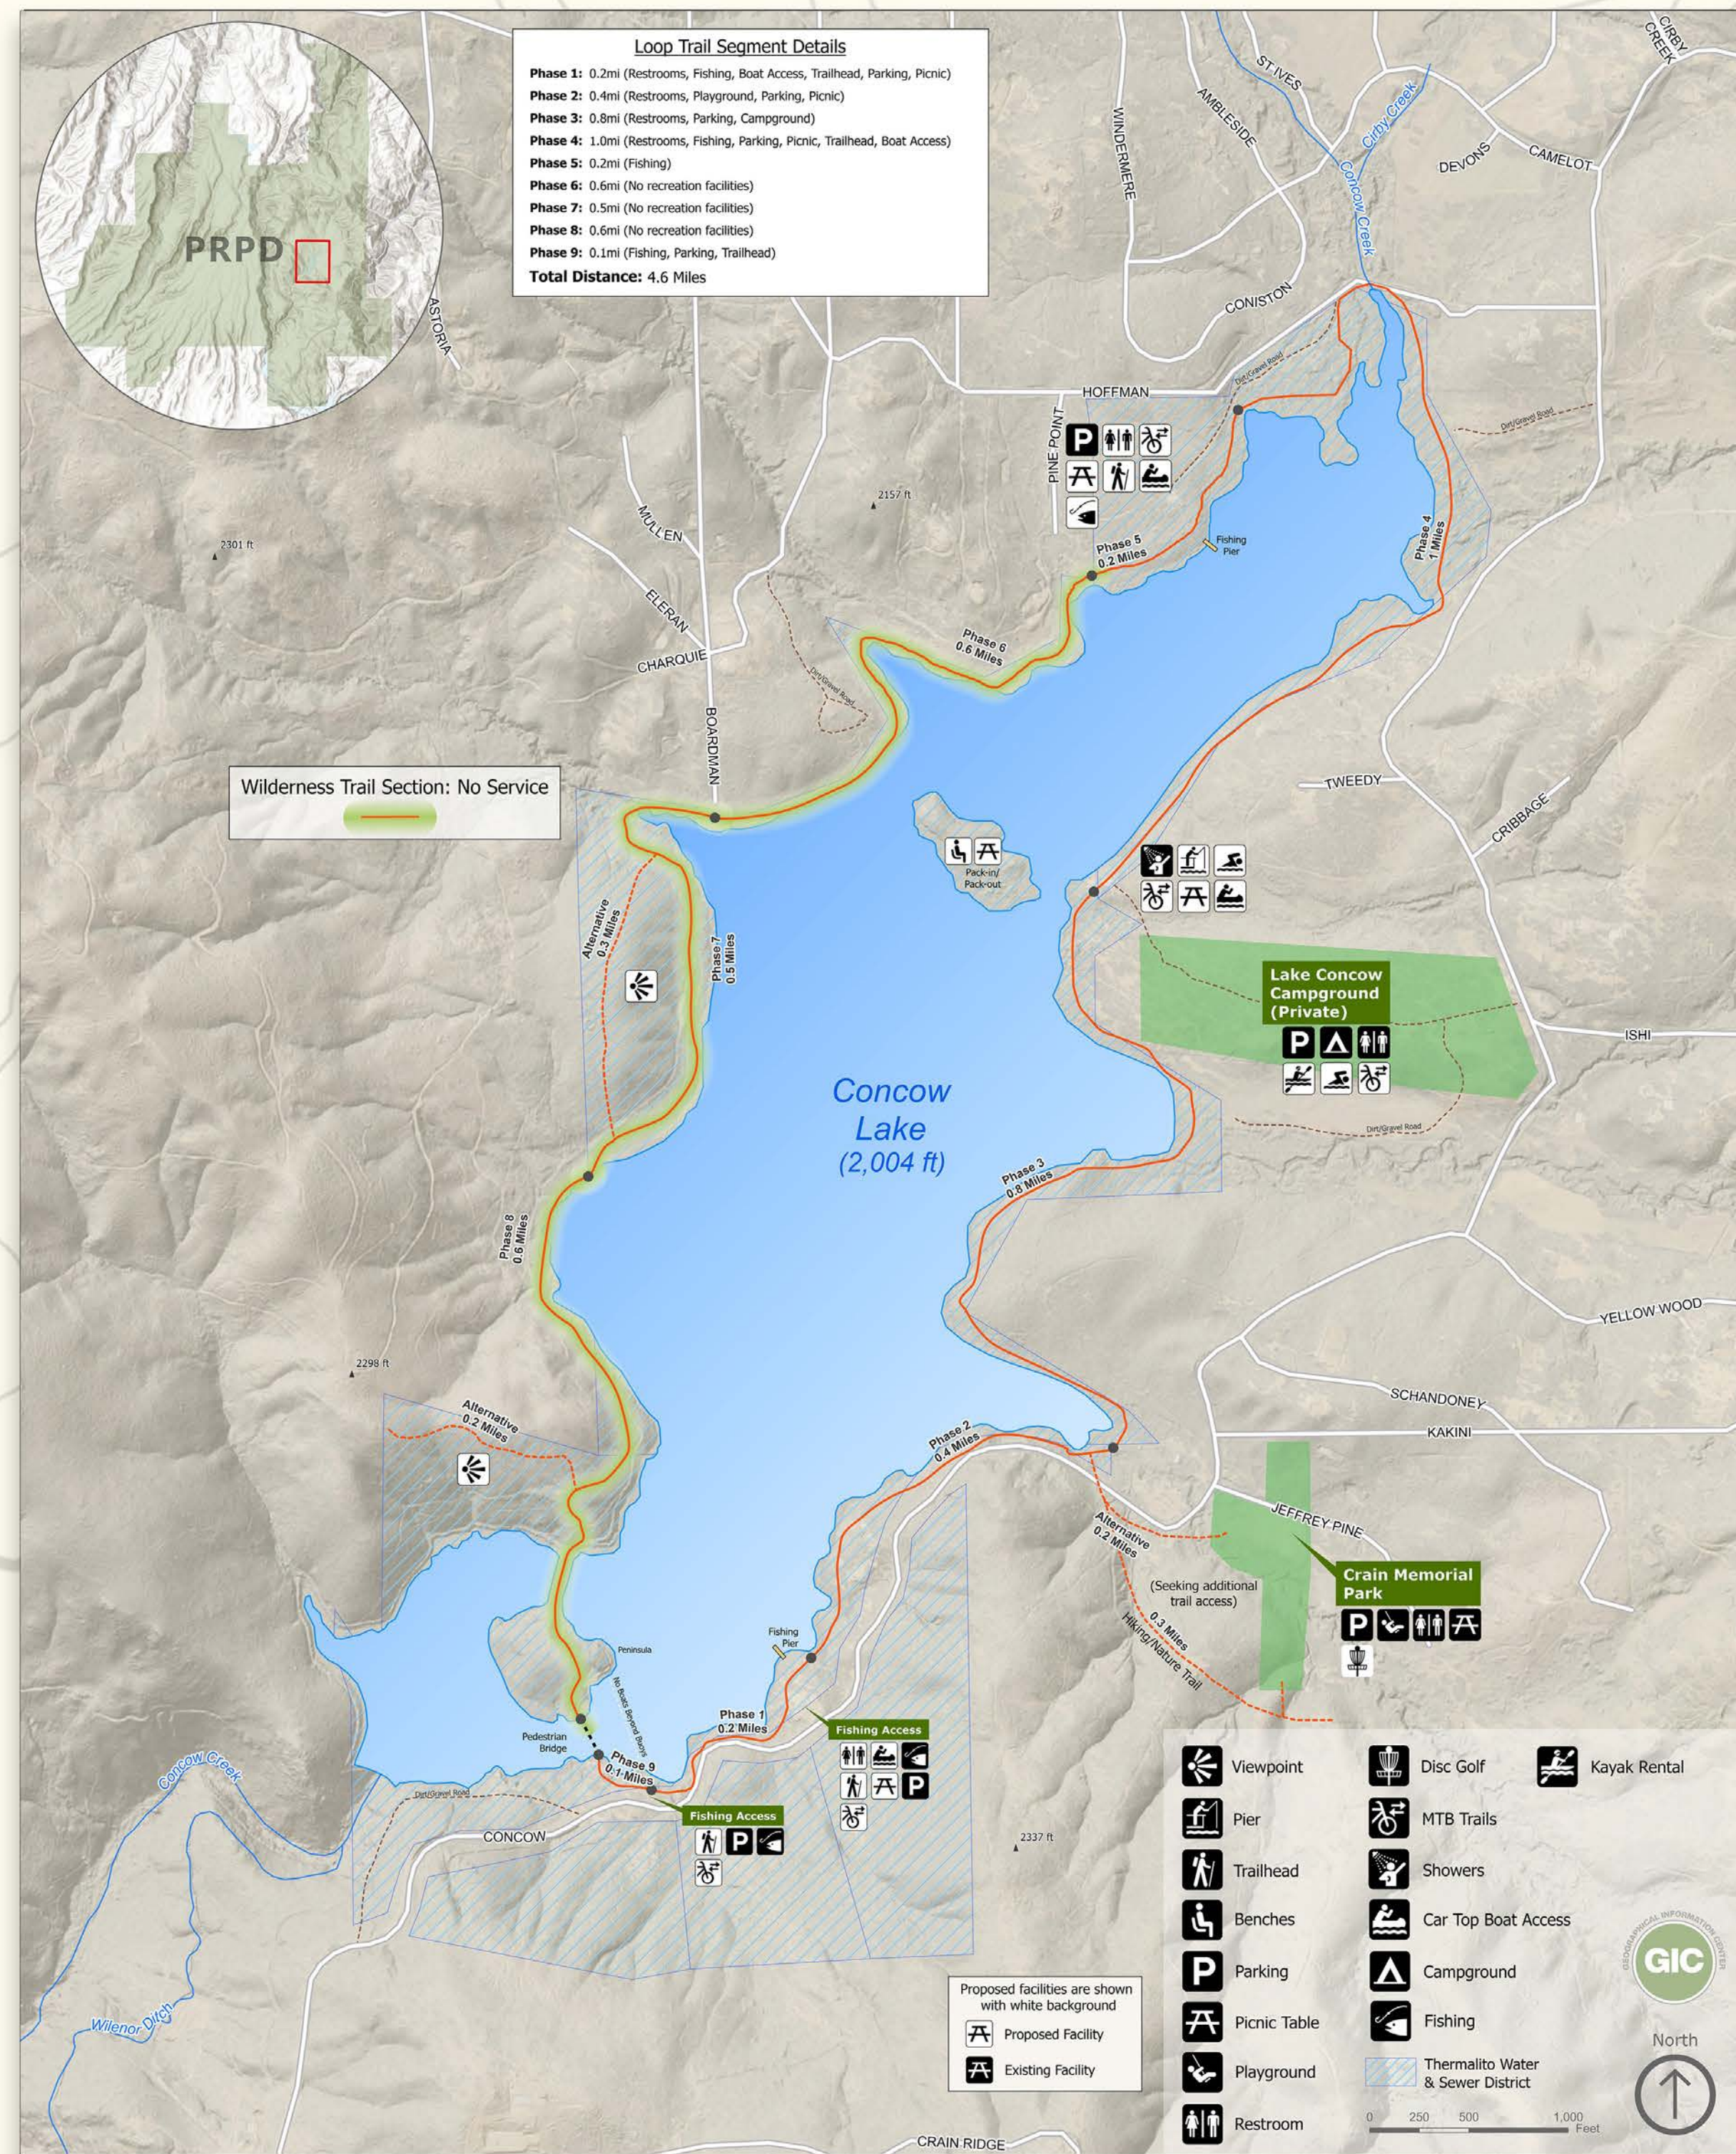

CONCOW LAKE RECREATION FACILITIES MAP

Trail, fence and maintenance vehicle gate