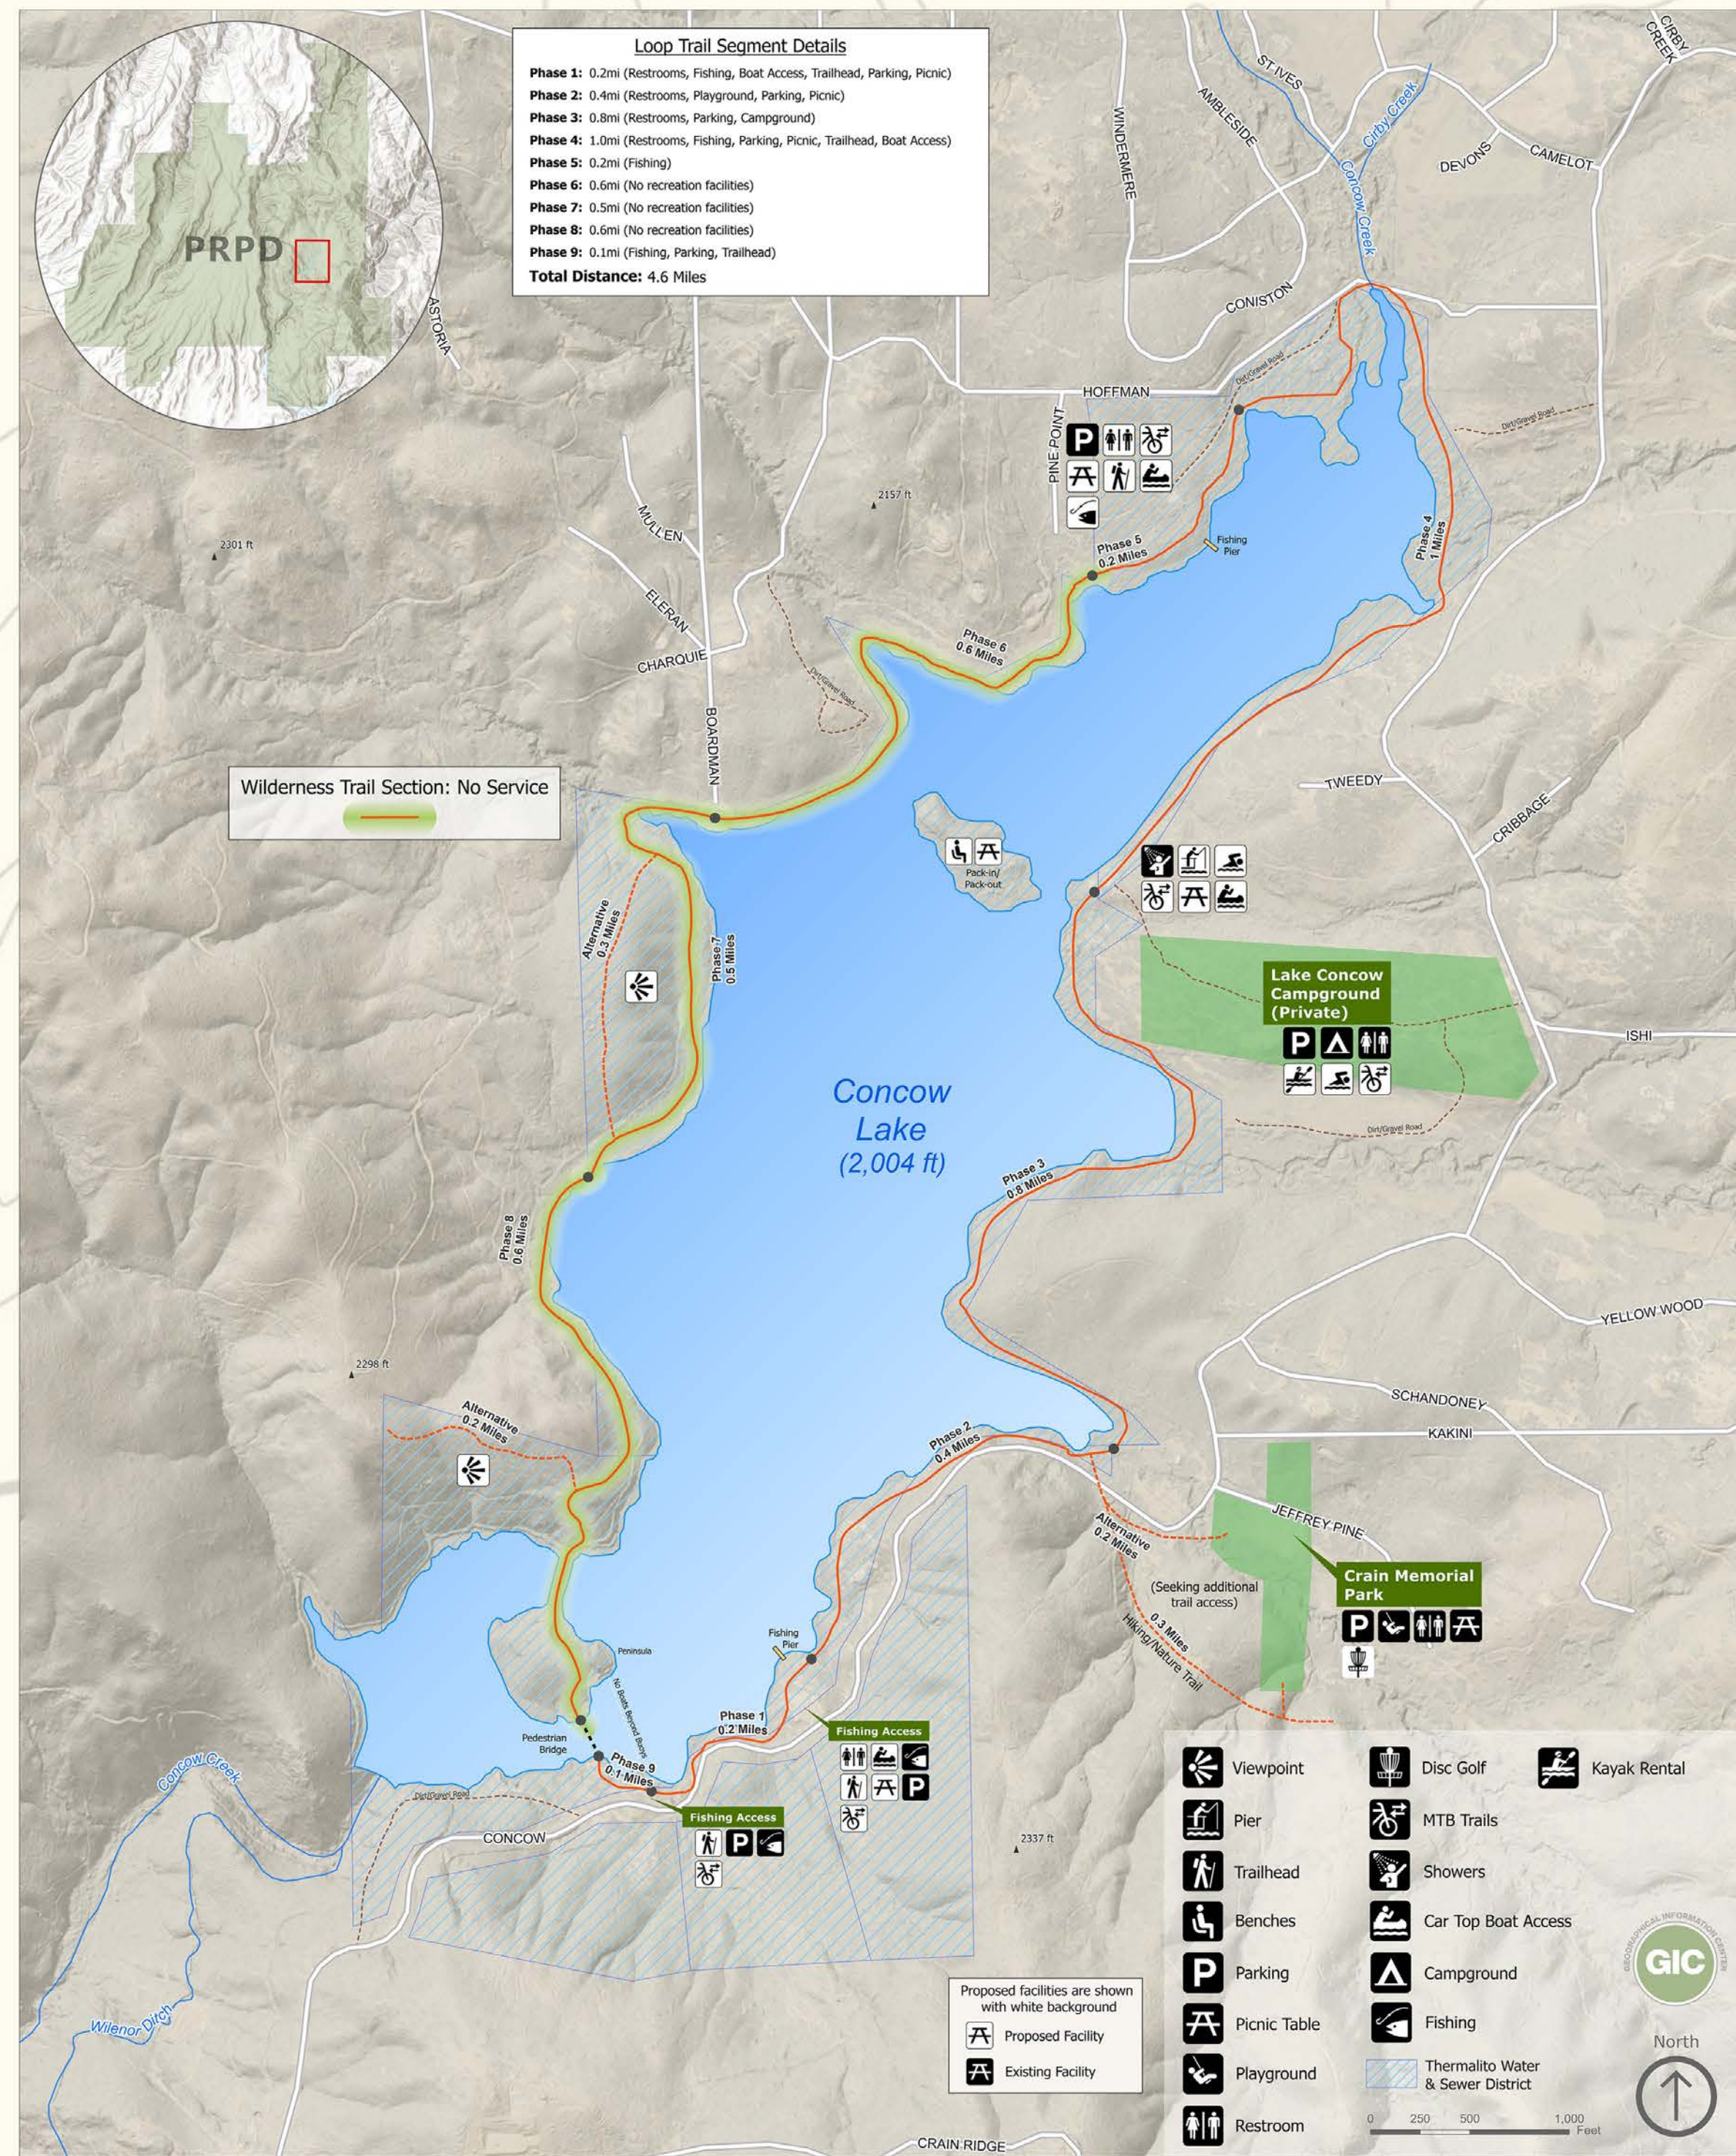

LAKE CONCOW RECREATION CONCEPT DESIGN

PARKING LOT - CONCEPTUAL DRAWING

CONCOW LAKE RECREATION FACILITIES MAP

Trail, fence and maintenance vehicle gate

Interpretative panel for all ages

Trail with way-finding

Way-finding and interpretative panels

TRAIL HEAD & WAY-FINDING

Pedestrian gate, maintenance vehicle gate, and way-finding

CONCOW LAKE RECREATION FACILITIES MAP

ADA low profile platform

ADA fishing platform with railing

Fishing platform with rod holders

ADA fishing dock with railing

FISHING ACCESS

Accessible fishing access, multi-user space, low-impact

CONCOW LAKE RECREATION FACILITIES MAP

Gravel shoreline launch

ADA shoreline launch

Lake access

ADA kayak access with dock

CAR-TOP LAUNCH

Car-top loading area, shoreline access, gravel, paired with gravel parking