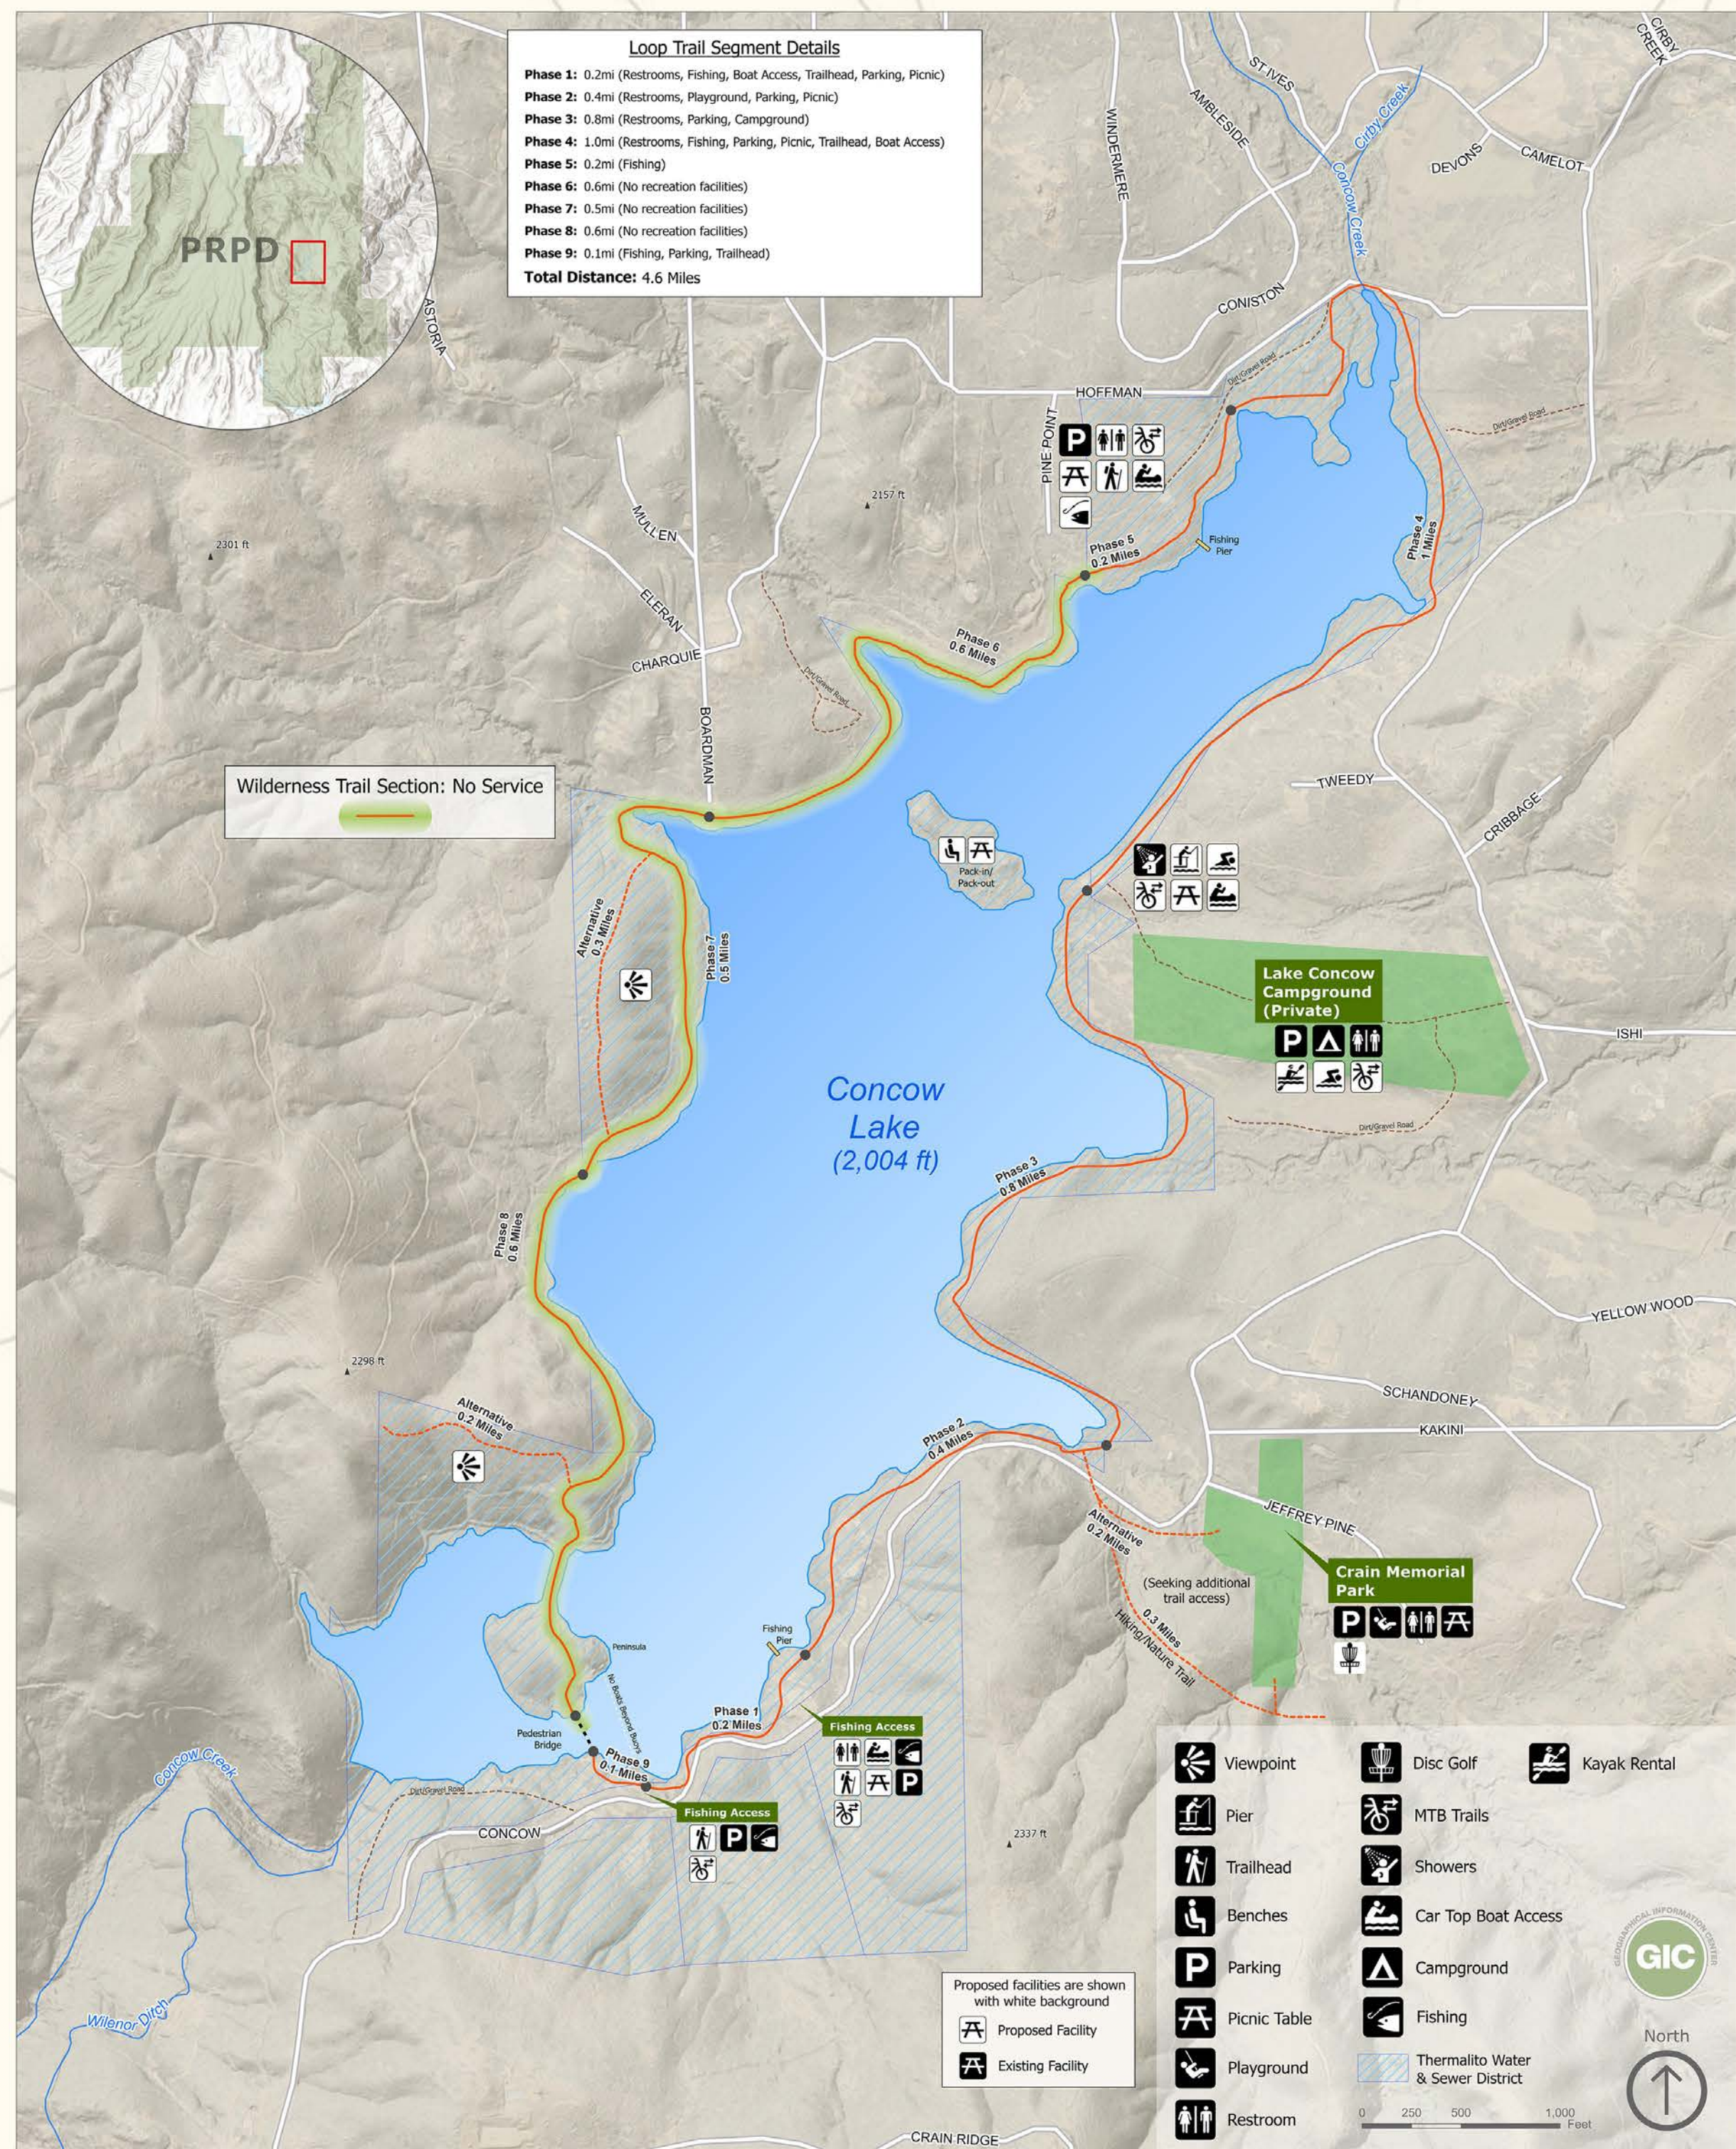

CONCOW LAKE RECREATION FACILITIES MAP

Gravel parking lot

Gravel parking with boulders

Picnic area

Decorative panel for restroom

PARKING LOT, PICNIC & RESTROOM

Gravel, low - maintenance, with hidden restroom

Way-finding and interpretative panels

TRAIL HEAD & WAY-FINDING

Pedestrian gate, maintenance vehicle gate, and way-finding

CONCOW LAKE RECREATION FACILITIES MAP

ADA low profile platform

ADA fishing platform with railing

Fishing platform with rod holders

ADA fishing dock with railing

FISHING ACCESS

Accessible fishing access, multi-user space, low-impact

CONCOW LAKE RECREATION FACILITIES MAP

Gravel shoreline launch

ADA shoreline launch

Lake access

ADA kayak access with dock

CAR-TOP LAUNCH

Car-top loading area, shoreline access, gravel, paired with gravel parking